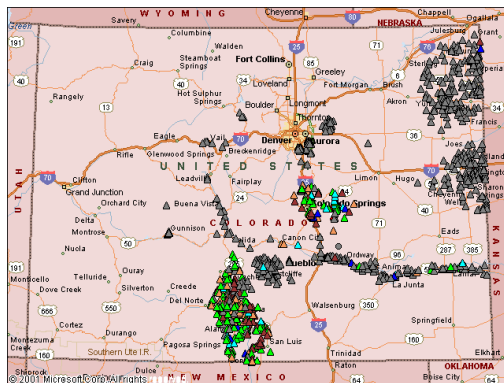

Rocky Mountain Chapter

The end-to-end reliability forum

Please join us!

7x24 Exchange Rocky Mountain Chapter is pleased to announce our summer program

“Data Center Site Selection”

The program will explore location, climate and renewable energy for making data center site selection: